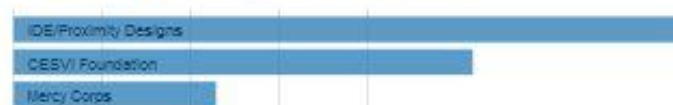

14,202 of 88,205 No. of project activities reported per selected location
Reset All

Sector (WHAT)

WHERE (State Level)

WHERE (Township Level)

Status

Number of activities reported by Organizations (WHO)

- Sort by Name
- Sort by No. of project activities reported per selected location